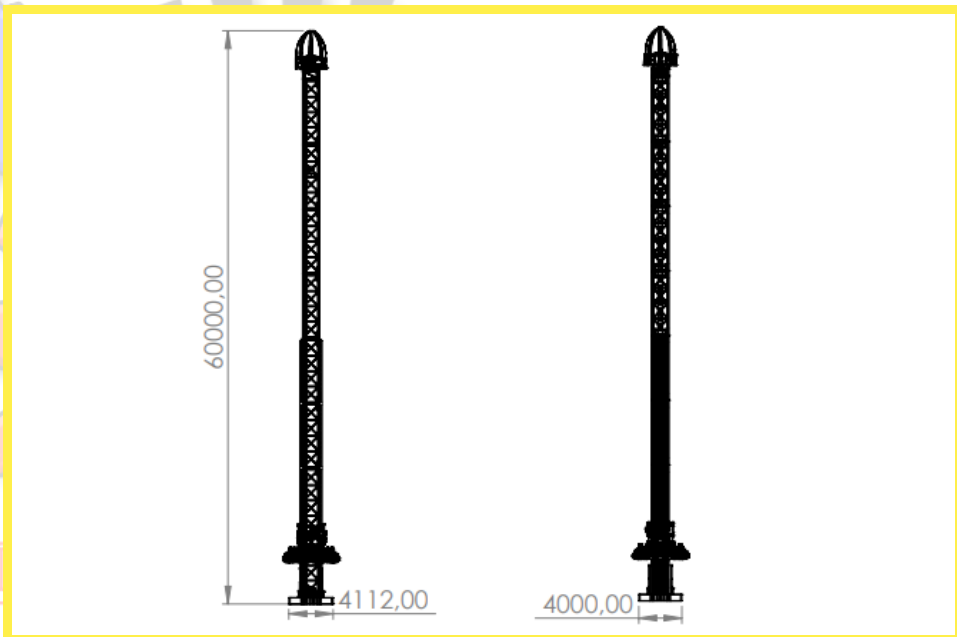

SKYFALL

Fixed free fall tower - **60m/197ft** of free fall
 Max capacity: 18 passengers

*Model: SKYFALL

**For other models, check our website.

Self transportable	— No
Width	— 4m/13ft
Height	— 60m/197ft
Length	— 4,11m/ — 13,50ft
Type of light	— LED
Common seats	— 18x1 seats
Motorization	— 1x70HP

FABRIPARK Amusement Rides

Compliance of all the national and international norms for manufacturing.

- NBR15926** 
- EN13814** 

Security locking system with two backups and individual locking status sensors.